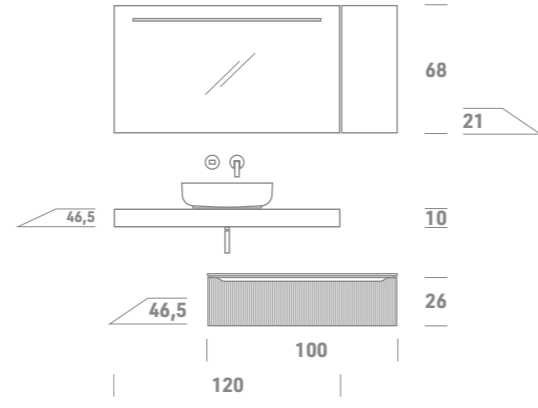

club / skyline

Lavabo sopra piano / Washbasin countertop / Vasque a poser
Ocritech Bianco opaco / Matt White Ocritech / Ocritech Blanc mat

Top / Top / Plan
Vintage