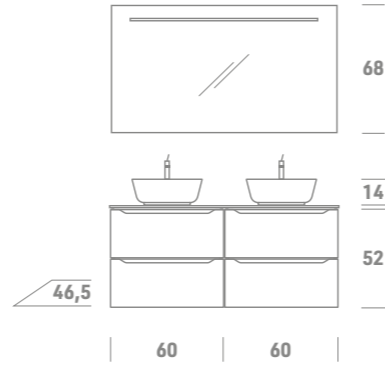

club / soft

Finiture / Finishes / Finitions