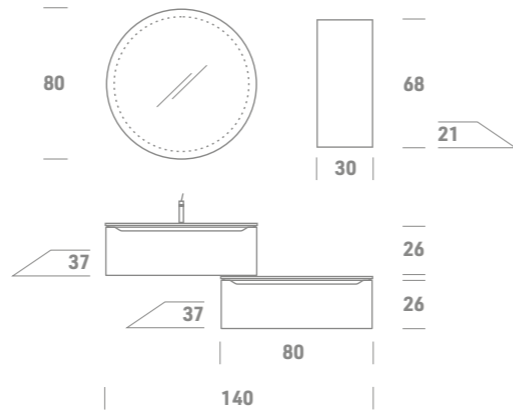

club / soft

BIANCO LUCIDO
Glossy White / Blanc brillant

BIANCO OPACO
Matt White / Blanc mat

SILVER OPACO
Matt Silver / Silver mat

TORTORA OPACO
Matt Tortora / Tortora mat

GRAPHITE OPACO
Matt Graphite / Graphite mat

Colori / Colours / Couleurs