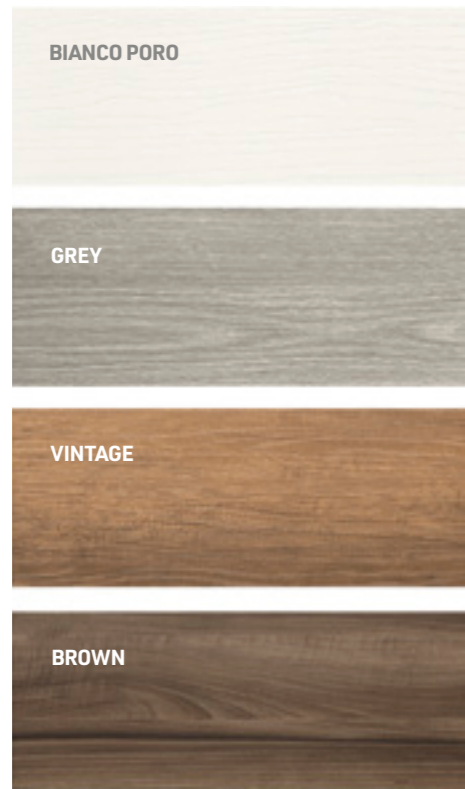

smile

027

Finitura / Finish / Finition
Brown

028

smile

Colore / Colour / Couleur
Bianco opaco / Matt White / Blanc mat

Finitura / Finish / Finition
Vintage

Finiture / Finishes / Finitions

Top / Top / Plan
Mineral Bianco opaco / Matt White mineral / Mineral Blanc mat

Finiture / Finishes / Finitions

Top / Top / Plan
Mineral Bianco lucido / Glossy White mineral / Mineral Blanc brillant

smile

030

Finitura / Finish / Finition
Vintage

Smile Blocks

composizioni / compositions / compositions

Finiture / Finishes / Finitions

smile blocks

034

Finitura / Finish / Finition
Bianco Poro