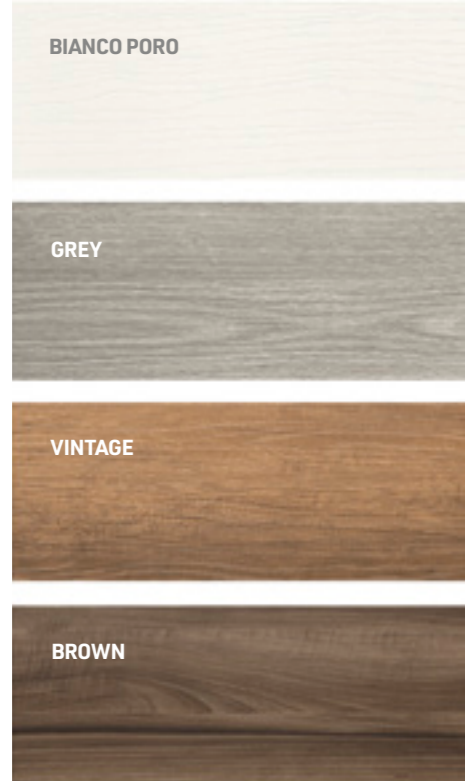

Top / Top / Plan
Mineral Bianco opaco / Matt White mineral / Mineral Blanc mat

Finiture / Finishes / Finitions

Top / Top / Plan
Mineral Bianco lucido / Glossy White mineral / Mineral Blanc brillant

smile

030

Finitura / Finish / Finition
Vintage

Smile Blocks

composizioni / compositions / compositions

Finiture / Finishes / Finitions

smile blocks

034

Finitura / Finish / Finition
Bianco Poro