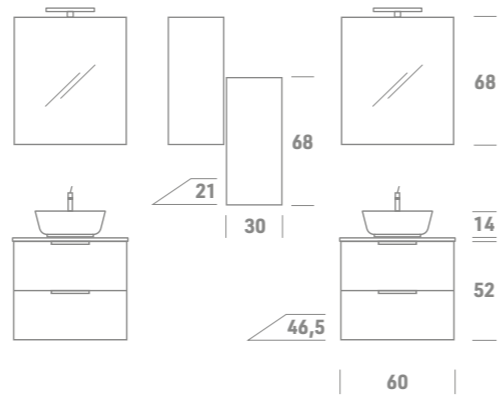

Top / Top / Plan
Lavabo sopra piano / Washbasin countertop / Vasque a poser
Ocritech Bianco opaco / Ocritech matt White / Ocritech Blanc mat