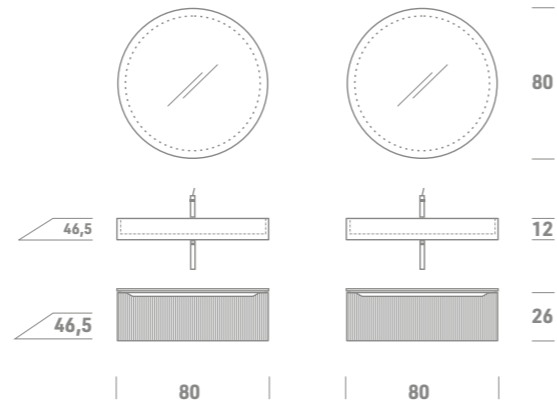

- WHITE MATT
  MARBLE
- CEPPO DI GRÈ
  GREY
- CEPPO DI GRÈ
  GREY DARK
- GREY BLACK
  MARBLE
- WHITE LUX
- WHITE
  MATT
- PINK
  MATT
- GREEN
  MATT
- BROWN
  MATT
- GREY
  MATT
- BLACK
  MATT

Top / Top / Plan
Ceramica opaca / Matt ceramic / Céramique mat
Pink Matt