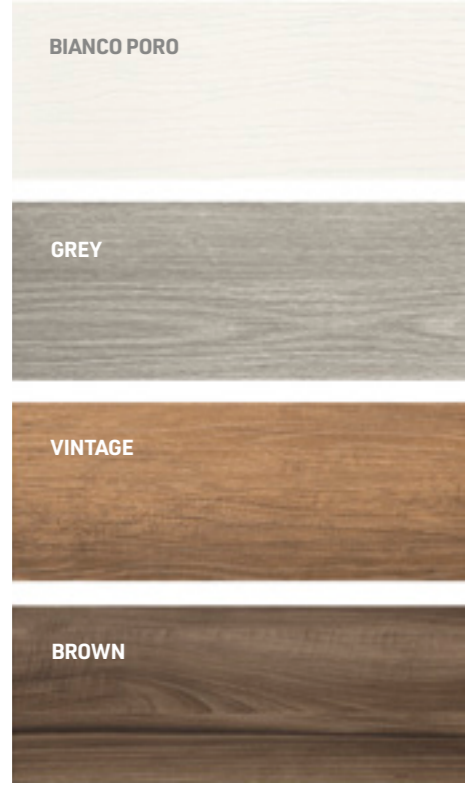

Ceramica / Ceramic / Céramique

Top / Top / Plan
 Ceramica opaca / Matt ceramic / Céramique mat
 Ceppo di Grè Grey

026 smile

Finitura / Finish / Finition
Vintage

Top / Top / Plan
Ceramica Bianco lucido / White glossy ceramic / Céramique Blanc brillant

smile

027

Finitura / Finish / Finition
Brown

028

smile

Colore / Colour / Couleur
Bianco opaco / Matt White / Blanc mat

Finitura / Finish / Finition
Vintage

Finiture / Finishes / Finitions

Top / Top / Plan
Mineral Bianco opaco / Matt White mineral / Mineral Blanc mat

Finiture / Finishes / Finitions

Top / Top / Plan
Mineral Bianco lucido / Glossy White mineral / Mineral Blanc brillant

smile

030

Finitura / Finish / Finition
Vintage

Smile Blocks

composizioni / compositions / compositions

Finiture / Finishes / Finitions

smile blocks

034

Finitura / Finish / Finition
Bianco Poro