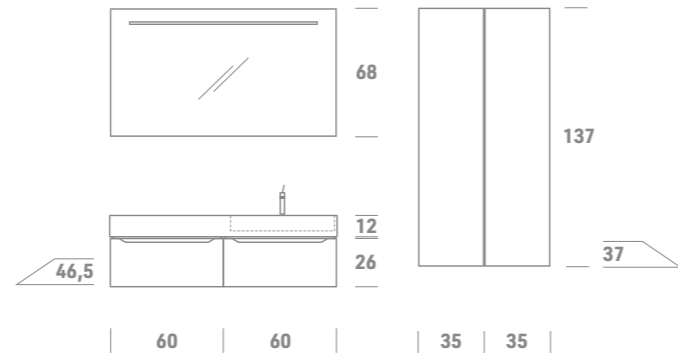

club / soft

- WHITE LUX
- WHITE MATT
- WHITE MATT MARBLE
- PINK MATT
- GREEN MATT
- CEPPO DI GRÈ GREY
- CEPPO DI GRÈ GREY DARK
- BROWN MATT
- GREY MATT
- GREY BLACK MARBLE
- BLACK MATT

Ceramica / Ceramic / Céramique