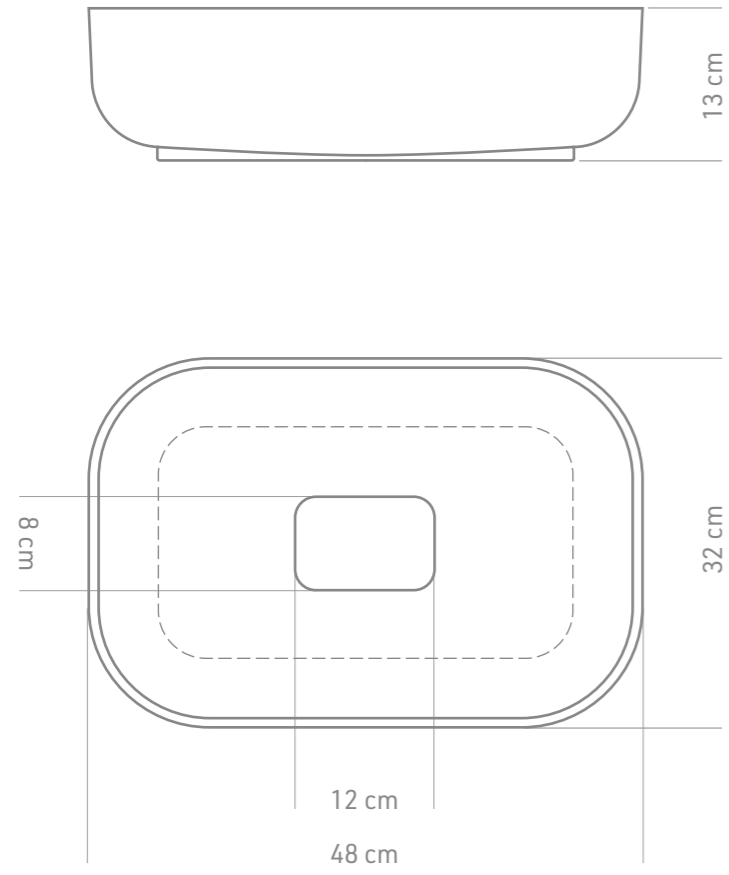

club / skyline

Lavabo sopra piano / Washbasin countertop / Vasque a poser
Ocritech Bianco opaco / Matt White Ocritech / Ocritech Blanc mat

Top / Top / Plan
Vintage