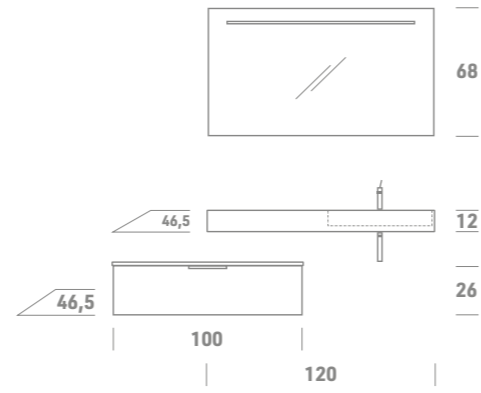

- WHITE LUX
- WHITE MATT
- WHITE MATT MARBLE
- PINK MATT
- CEPPO DI GRÈ GREY
- GREEN MATT
- CEPPO DI GRÈ GREY DARK
- BROWN MATT
- GREY BLACK MARBLE
- GREY MATT
- BLACK MATT

Ceramica / Ceramic / Céramique