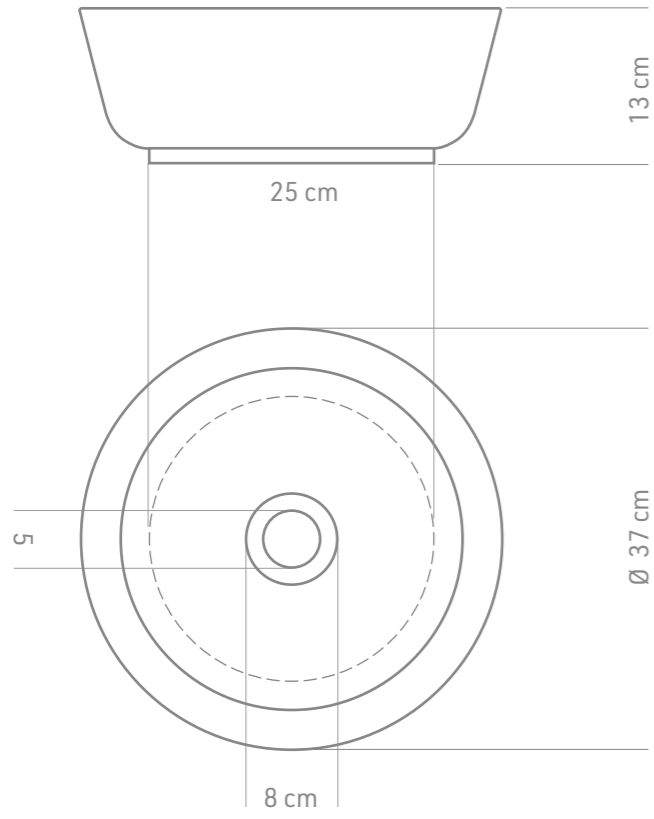

Top / Top / Plan
Lavabo sopra piano / Washbasin countertop / Vasque a poser
Ocritech Bianco opaco / Ocritech matt White / Ocritech Blanc mat