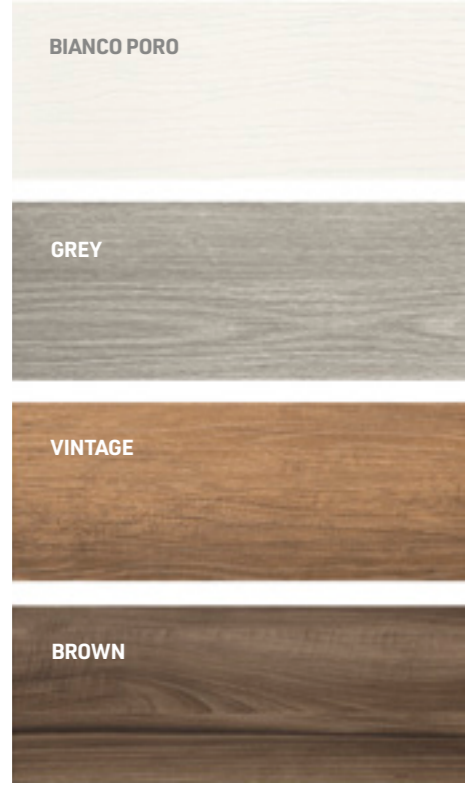

club / soft

Finiture / Finishes / Finitions